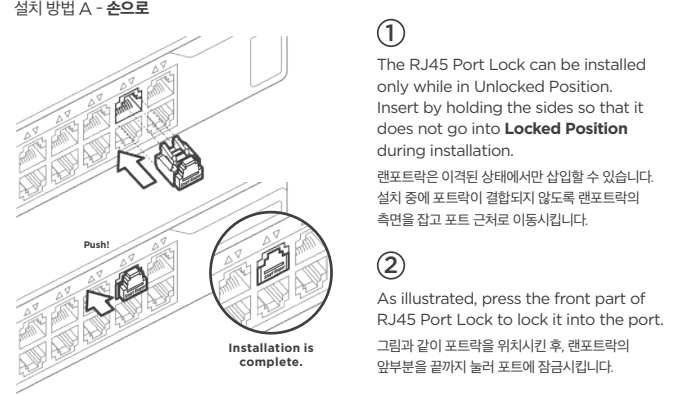

RJ45 Port Lock

SMARTKEEPER ESSENTIAL

RJ45 Port Lock

This is a physical cybersecurity device that prevents unauthorized connection to an unused RJ45 Ethernet port.
 사용하지 않는 Ethernet RJ45 포트를 물리적으로 차단하여 비인가된 장비의 접속을 방지하는 물리보안 제품.

Specification

랜포트락 RJ45 Port Lock	Width x Height x Length(Depth) : 11.7 x 9.6 x 11.5mm (0.46 x 0.38 x 0.45in) Weight : 0.7g (0.02oz)
---------------------	---

Ready to install - Unlocked Position

Installation A - by Hand