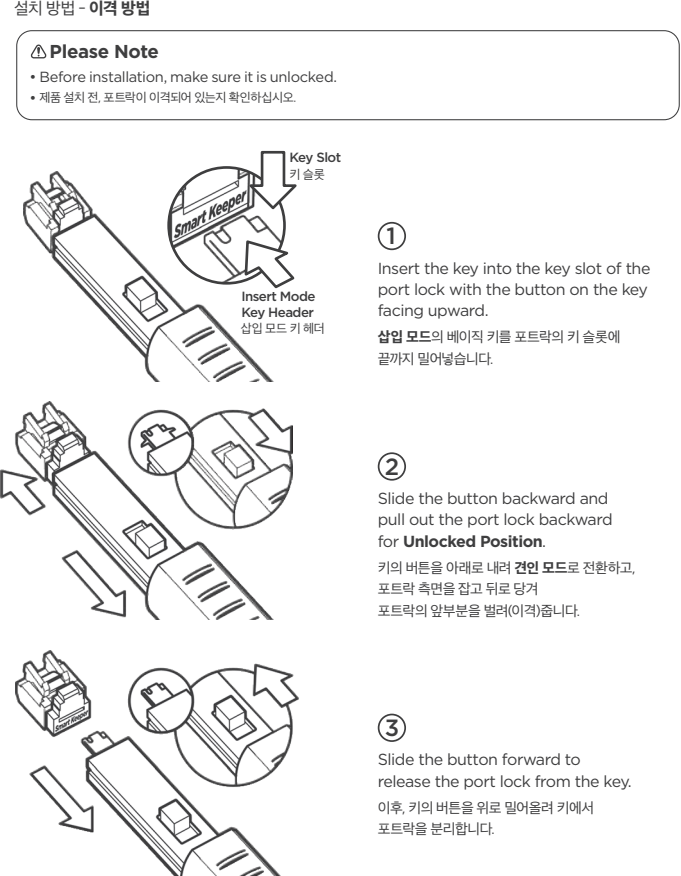

RJ45 Port Lock

SMARTKEEPER ESSENTIAL

RJ45 Port Lock

This is a physical cybersecurity device that prevents unauthorized connection to an unused RJ45 Ethernet port.
 사용하지 않는 Ethernet RJ45 포트를 물리적으로 차단하여 비인가된 장비의 접속을 방지하는 물리보안 제품.

Specification

랜포트락 RJ45 Port Lock	Width x Height x Length(Depth) : 11.7 x 9.6 x 11.5mm (0.46 x 0.38 x 0.45in) Weight : 0.7g (0.02oz)
---------------------	---

Ready to install - Unlocked Position

Installation A - by Hand