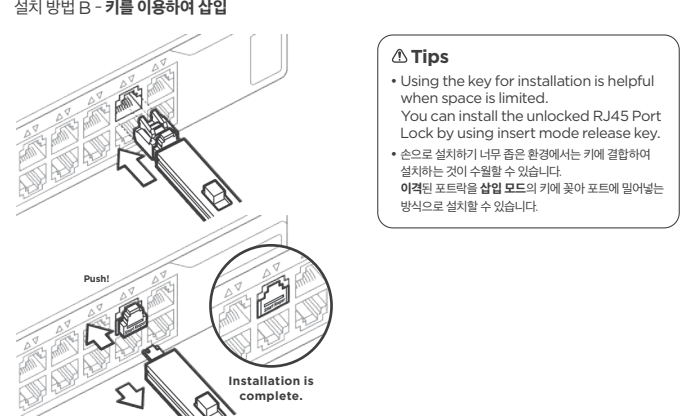

Installation B - by Key