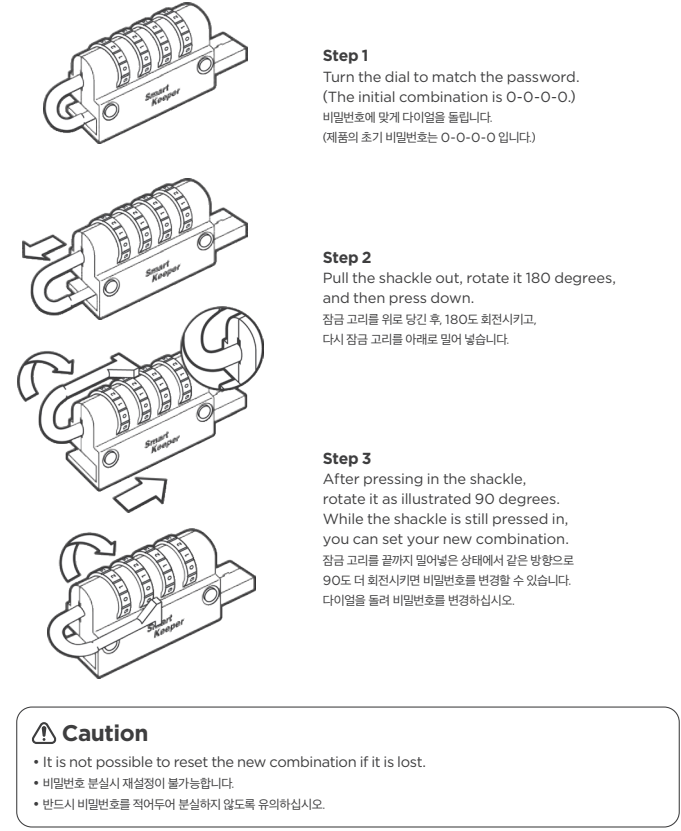

SMARTKEEPER ESSENTIAL Line-up

Lock Key Basic Line-up 베이직 키 전용 라인업	Lock Key Mini Line-up 미니용 키 전용 라인업
<ul style="list-style-type: none"> USB Port Lock USB Cable Lock Keyboard/Mouse Lock Lockable Flash Drive Smart Data Blocker RJ45 Port Lock LAN Cable Lock 2 Secure LAN Cable Coupler Network Module Lock 4/8/12P Serial Port Lock DVI Port Lock Parallel Port Lock 	<ul style="list-style-type: none"> USB-B Port Lock Mini USB-B Port Lock Micro USB-B Port Lock USB-C Port Lock SD Port Lock CF Port Lock RJ11 Port Lock HDMI Port Lock DisplayPort Lock Mini DisplayPort Lock
No Key Required 키 불필요 제품	All in One Security Pack 올인원 물리보안 팩
<ul style="list-style-type: none"> USB Closing Lock LAN Cable Grip Power Cord Lock Power Extension Cord Lock PC Lock (Combination) Laptop Lock (Combination) Laptop Lock Plus (Combination) SMARTKEEPER Multi Hub Laptop DOCK & LOCK Mouse Holder RJ45 Dust Cover 	<ul style="list-style-type: none"> PC Port Secure Pack Server Port Secure Pack
Lock Key 락키	<ul style="list-style-type: none"> Lock Key Basic Lock Key Mini

www.smartkeeperessential.kr
Made in Korea

Anti-Theft for Computer 컴퓨터 물리보안

Set the combination 비밀번호 재설정 방법

Laptop Lock (Combination) User Guide

노트북 락 (다이얼) 사용 설명서

SMARTKEEPER
 ESSENTIAL

Laptop Lock (Combination)

This is an anti-theft device for laptops. It can be installed into a USB port (type A) to help secure the laptop to a physical appliance such as a table or desk. 노트북의 도난을 방지하기 위한 제품으로, 랜싱턴 홀(잠금홀)이 없는 슬림형 노트북에 적용할 수 있도록 USB 포트(A타입)에 설치가 가능하며 다이얼 방식으로 별도 키가 필요하지 않다.