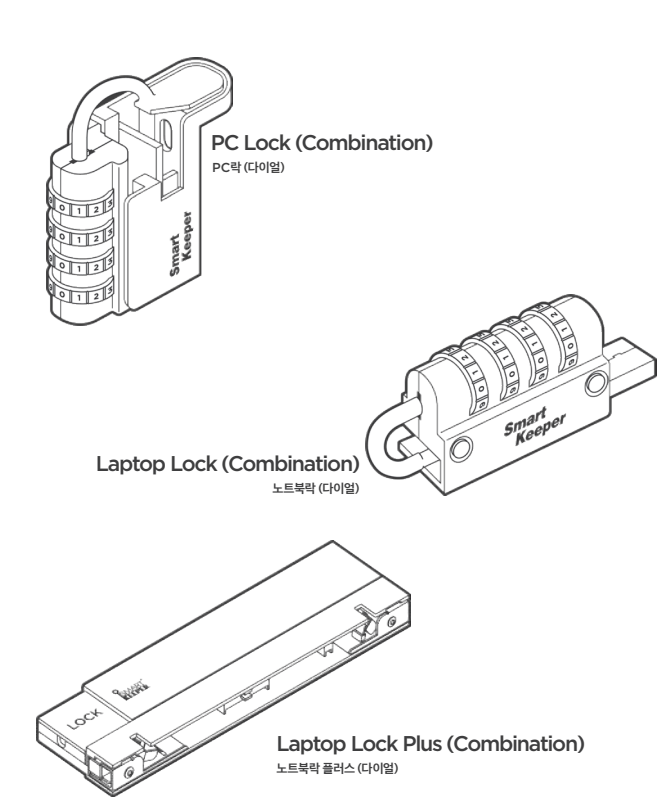

SMARTKEEPER ESSENTIAL Line-up

Lock Key Basic Line-up 베이직 키 전용 라인업	Lock Key Mini Line-up 미니용 키 전용 라인업
<ul style="list-style-type: none"> USB Port Lock USB Cable Lock Keyboard/Mouse Lock Lockable Flash Drive Smart Data Blocker RJ45 Port Lock LAN Cable Lock 2 Secure LAN Cable Coupler Network Module Lock 4/8/12P Serial Port Lock DVI Port Lock Parallel Port Lock 	<ul style="list-style-type: none"> USB-B Port Lock Mini USB-B Port Lock Micro USB-B Port Lock USB-C Port Lock SD Port Lock CF Port Lock RJ11 Port Lock HDMI Port Lock DisplayPort Lock Mini DisplayPort Lock
No Key Required 키 불필요 제품	All in One Security Pack 올인원 물리보안 팩
<ul style="list-style-type: none"> USB Closing Lock LAN Cable Grip Power Cord Lock Power Extension Cord Lock PC Lock (Combination) Laptop Lock (Combination) Laptop Lock Plus (Combination) SMARTKEEPER Multi Hub Laptop DOCK & LOCK Mouse Holder RJ45 Dust Cover 	<ul style="list-style-type: none"> PC Port Secure Pack Server Port Secure Pack
Lock Key 락키	<ul style="list-style-type: none"> Lock Key Basic Lock Key Mini

www.smartkeeperessential.kr
Made in Korea

Anti-Theft for Computer 컴퓨터 물리보안

Set the combination 비밀번호 재설정 방법

Laptop Lock (Combination) User Guide

노트북 락 (다이얼) 사용 설명서

SMARTKEEPER
 ESSENTIAL

Laptop Lock (Combination)

This is an anti-theft device for laptops. It can be installed into a USB port (type A) to help secure the laptop to a physical appliance such as a table or desk. 노트북의 도난을 방지하기 위한 제품으로, 랜싱턴 홀(잠금홀)이 없는 슬림형 노트북에 적용할 수 있도록 USB 포트(A타입)에 설치가 가능하며 다이얼 방식으로 별도 키가 필요하지 않다.